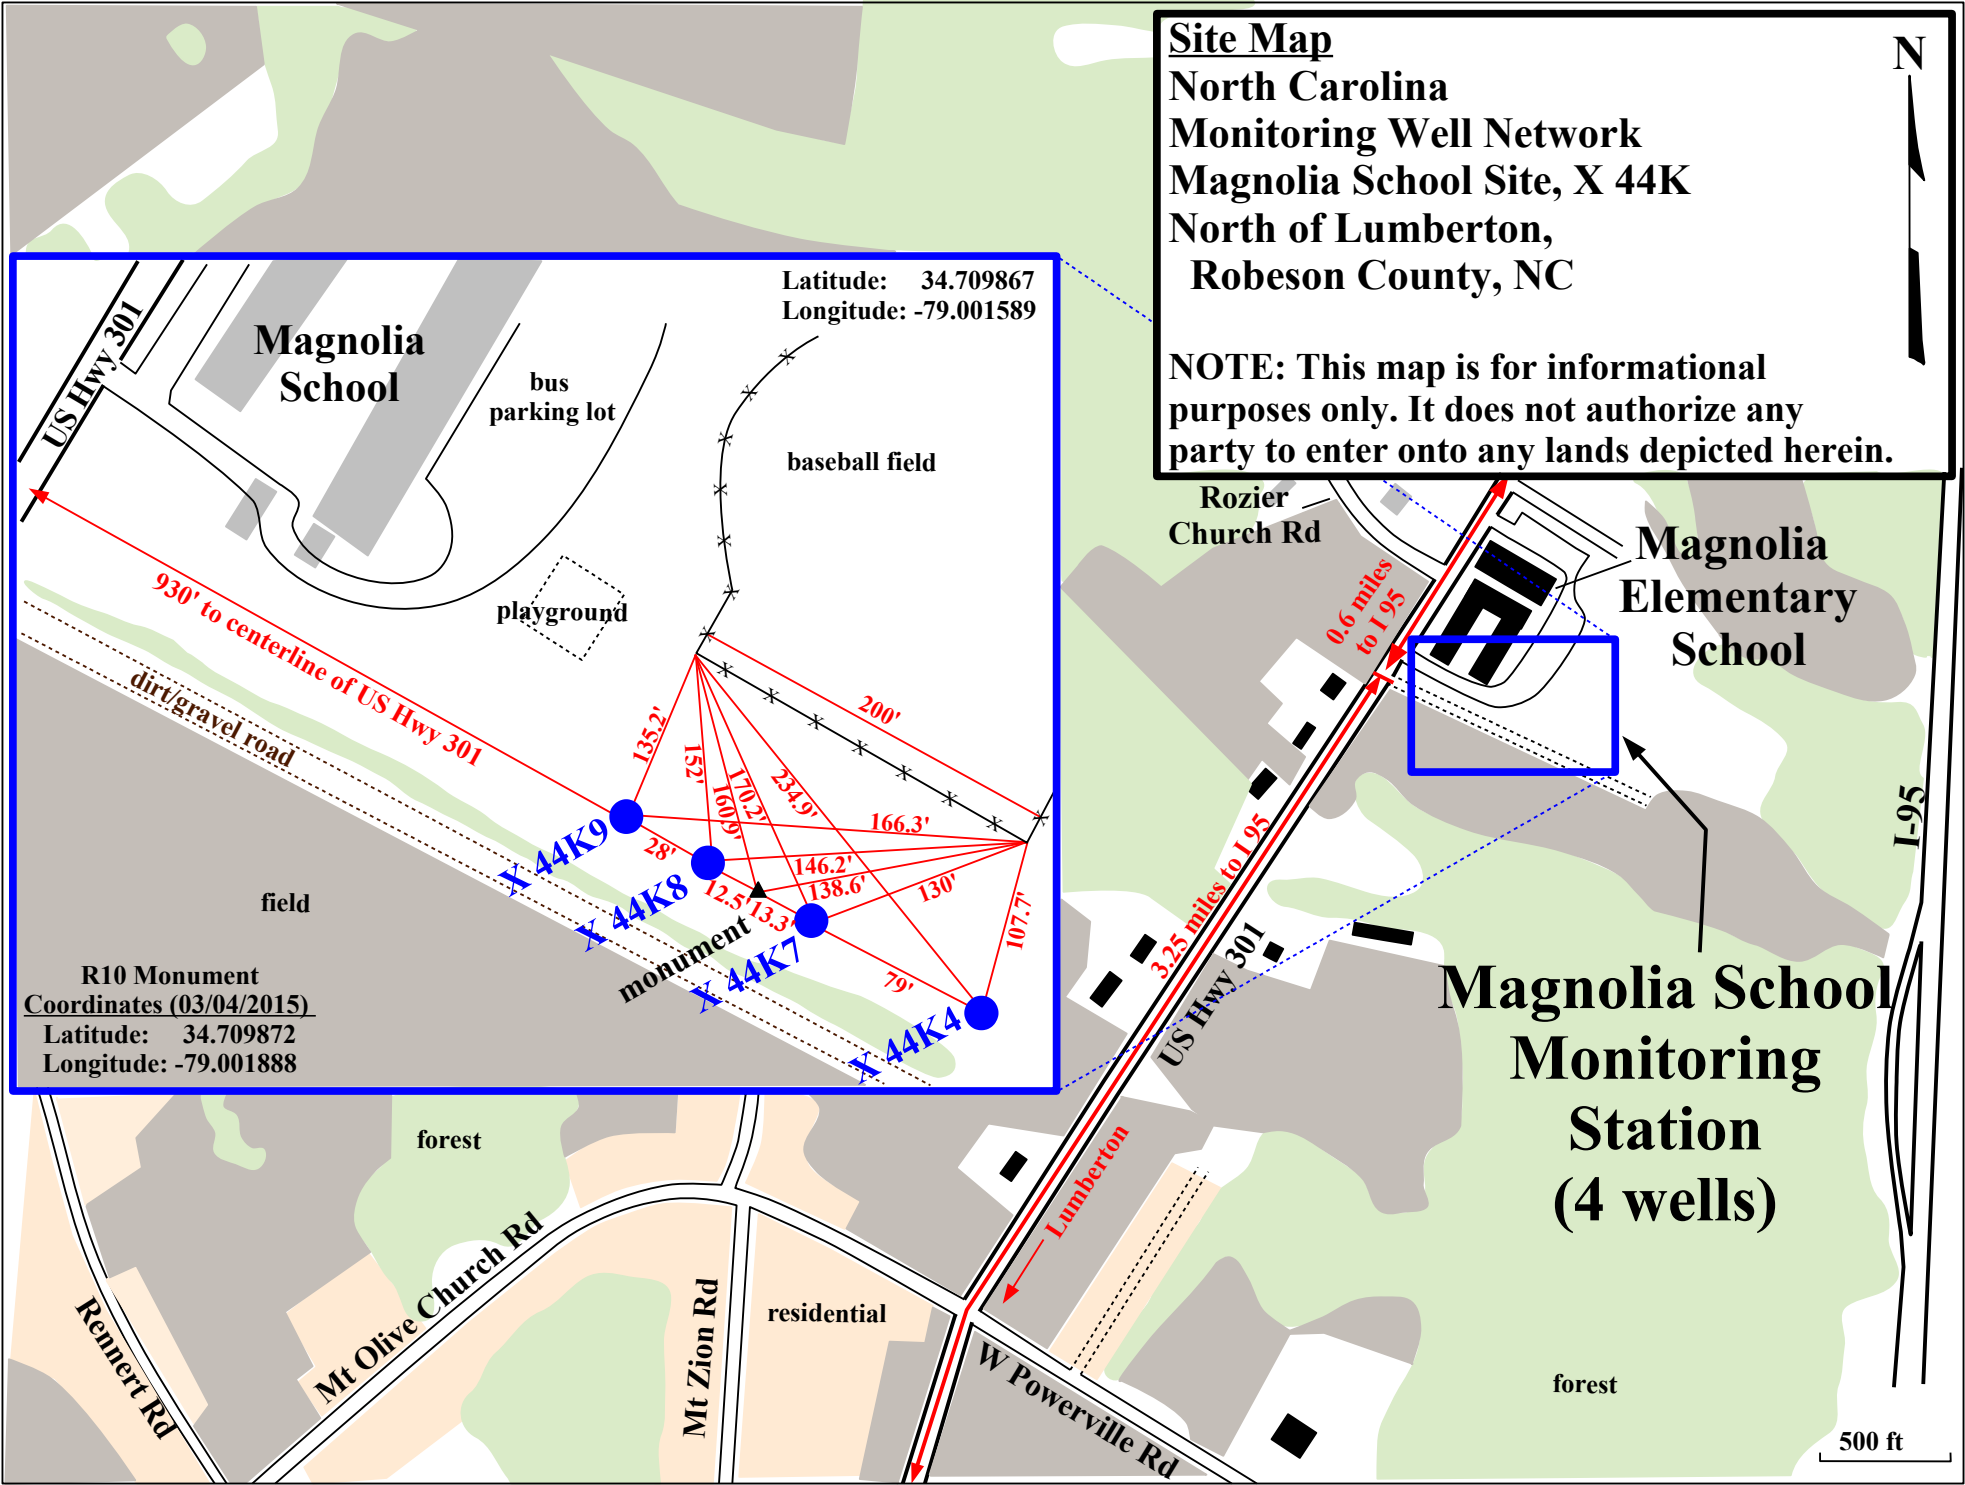

**Site Map**  
**North Carolina**  
**Monitoring Well Network**  
**Magnolia School Site, X 44K**  
**North of Lumberton,**  
**Robeson County, NC**

**NOTE: This map is for informational purposes only. It does not authorize any party to enter onto any lands depicted herein.**

**Magnolia School**  
 bus parking lot  
 playground  
 baseball field  
 field

US Hwy 301  
 dirt/gravel road  
 930' to centerline of US Hwy 301

Latitude: 34.709867  
 Longitude: -79.001589

44K9  
 44K8  
 44K7  
 44K4

monument

R10 Monument  
 Coordinates (03/04/2015)  
 Latitude: 34.709872  
 Longitude: -79.001888

**Magnolia School**  
**Monitoring**  
**Station**  
**(4 wells)**